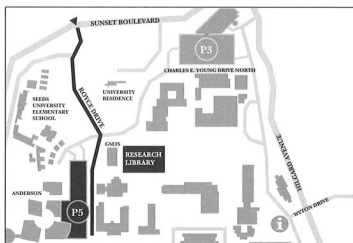

RSVPs are requested by March 17
310.206.8526
rsvp@library.ucla.edu

Complimentary parking in structure five; map on reverse

Complimentary parking is available in structure five.

From Sunset Boulevard, enter campus at Royce Drive between Westwood Plaza and Hilgard Avenue. Proceed straight ahead to structure five. Tell the attendant you are attending the *Library's Champagne Reception*.

Park and exit east from the parking structure, then walk northeast to reach the Research Library.